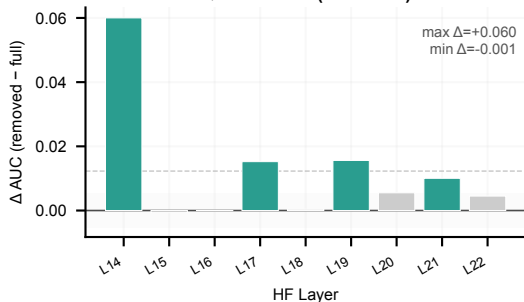

Leave-One-Layer-Out: No Single Layer is Uniquely Causal

Mistral-7B (BL=0.859)

Qwen2.5-7B (BL=0.793)

Llama-8B (BL=0.784)

Qwen-14B-Inst (BL=0.930)