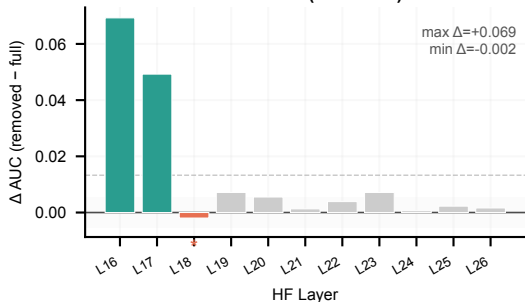

Leave-One-Layer-Out: No Single Layer is Uniquely Causal

Mistral-7B (BL=0.859)

Qwen2.5-7B (BL=0.793)

Llama-8B (BL=0.784)

Qwen-14B-Inst (BL=0.930)