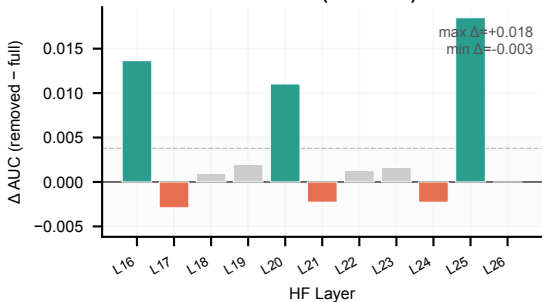

Leave-One-Layer-Out: No Single Layer is Uniquely Causal

Mistral-7B (BL=0.859)

Qwen2.5-7B (BL=0.793)

Llama-8B (BL=0.784)

Qwen-14B-Inst (BL=0.930)