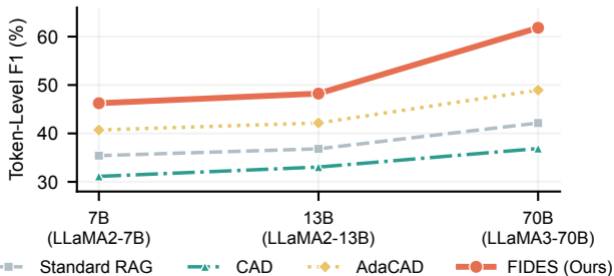

(a) Context Fidelity

(b) Token-Level F1

Legend: Standard RAG (dashed grey line with square markers), CAD (dash-dot green line with triangle markers), AdaCAD (dotted yellow line with diamond markers), FIDES (Ours) (solid orange line with circle markers)