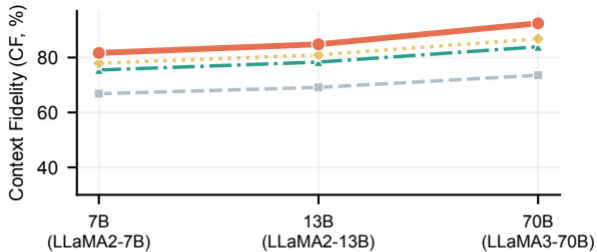

(a) Context Fidelity

(b) Token-Level F1

Legend: Standard RAG (dashed grey line with square markers), CAD (dash-dot green line with triangle markers), AdaCAD (dotted yellow line with diamond markers), FIDES (Ours) (solid orange line with circle markers)